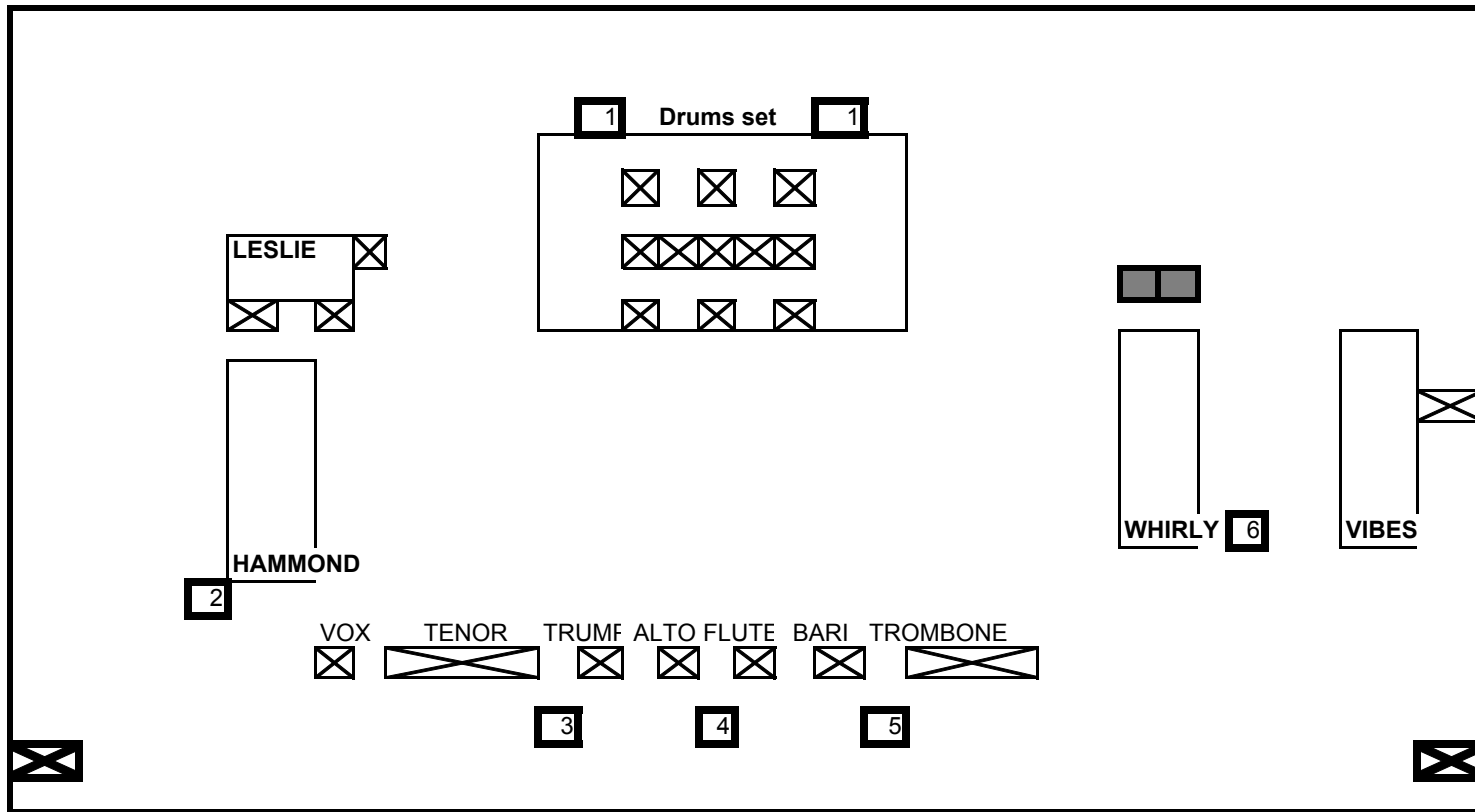

SYNCOPATED TAIN T SEPTET STAGE PLOT

□: Monitors ⊗: Mics ⊗: Sidefills ■: DI BOX

SYNCOPATED TAINT SEPTET

STAGE PLOT

INPUT LIST

Number	Instrument	MIC & DI	Montior	Patch
1	KICK	BETA 52	1	Comp
2	SNARE 1	SM 57	1	Comp
3	SNARE 2	SM 57	1	
4	HAT	Condenser		
5	RACK TOM 1	421	1	Gate
6	RACK TOM 2	421	1	Gate
7	FLR TOM	421	1	Gate
8	OH L	Condenser		
9	OH R	Condenser		
10	LESLIE HI L	SM 57	2	
11	LESLIE HI R	SM 57	2	
12	LESLIE LO	BETA 52	2	Comp
13	WHIRLY L	DI	3	
14	WHIRLY R	DI	3	
15	VIBES	SM 57	3	
16	TENOR	SM58	4	Comp
17	TRUMPET	SM58	5	Comp
18	ALTO	SM58	5	Comp
19	FLUTE	SM58	5	Comp
20	BARITONE	SM58	6	Comp
21	TROMBONE	SM58	6	Comp
22	VOX	SM58	4	